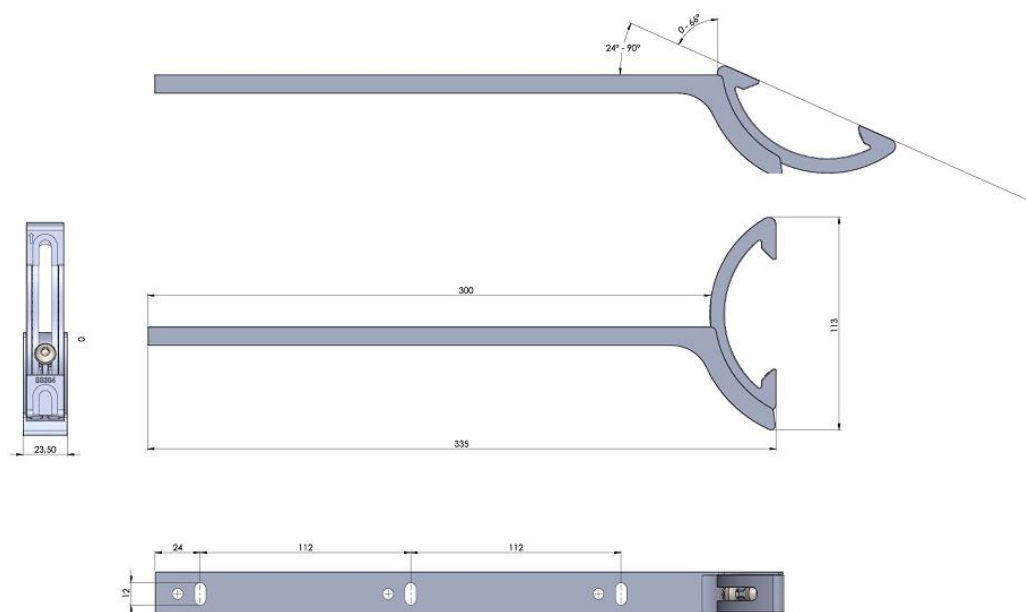

PRODUCT SHEET

Description:

Shelf Bracket "Slope", SS-304 Polished, For Sloping Walls from 0-66 Degree, F/Glass & Wood Shelves, Incl.: 2 Socket Screws M6x8mm DIN 7984, 2 x CSK Chipboard Screws, 5x50mm, 2 Plastic Wall Plugs ø8x50mm, 1 x 4mm L-shaped Hex, Key, 2 Flat Washers, 3 x Suction Pads F/Glass Shelves

Item number:

22.02.801-0

Units	Box	Carton	HS Code	Barcode
Pcs.	1	24	8302500000	 5704866466509

SISO A/S

Mileparken 11
DK-2740 Skovlunde
Denmark
VAT: DK 24786013

Phone +45 45 830 900

www.siso.dk
siso@siso.dk

Danske Bank
Nytorv Branch
Copenhagen
SWIFT: DABADKKK

Account no.
4180 3112 112936
IBAN Account
DK7230003112112936